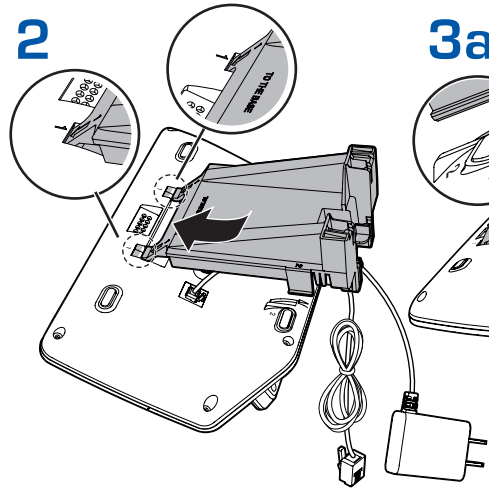

W2001 vtech®

Wall mount of
IS8251 series

Scan the QR
code to watch
the tutorials

US CAN

Go to www.vtechphones.com (us) or scan the QR code to register your product for enhanced warranty support and the latest Vtech product news.
-OR-
phones.vtechcanada.com (Canada) for the latest Vtech product news.