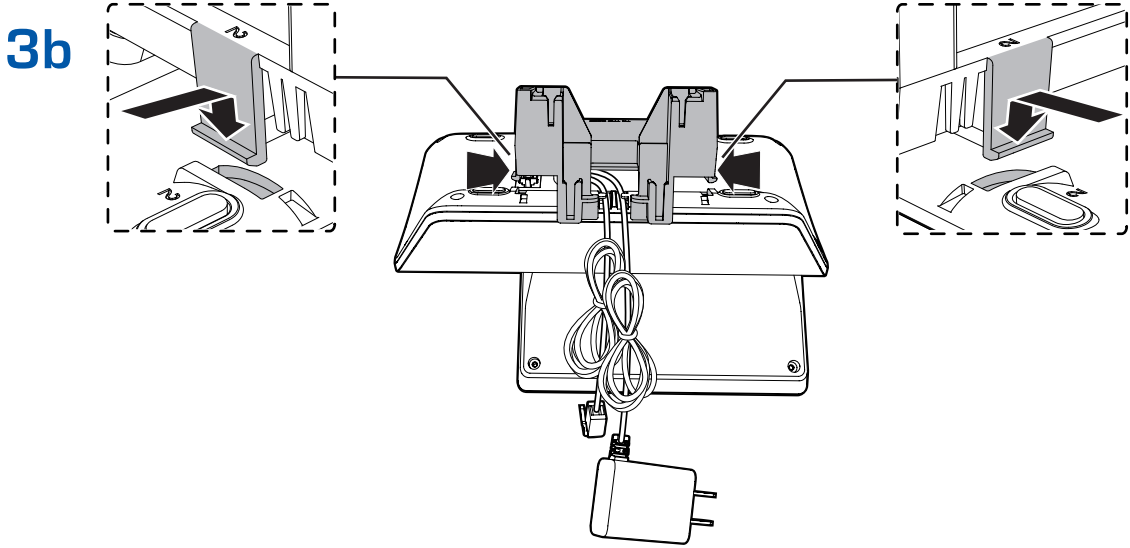

W2001 vtech®

Wall mount of
IS8251 series

Scan the QR
code to watch
the tutorials

US CAN

Go to www.vtechphones.com (us) or scan the QR code to register your product for enhanced warranty support and the latest Vtech product news.
-OR-
phones.vtechcanada.com (Canada) for the latest Vtech product news.