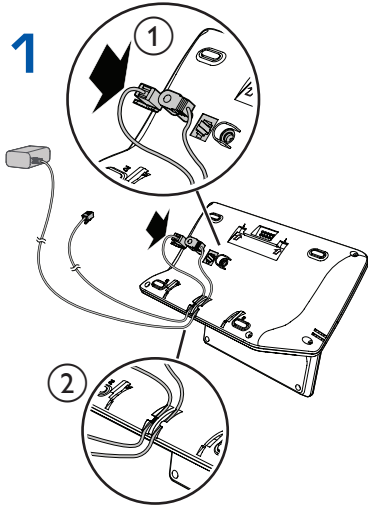

W2001 vtech®

Wall mount of
IS8251 series

Scan the QR
code to watch
the tutorials

US CAN

Go to www.vtechphones.com (us) or scan the QR code to register your product for enhanced warranty support and the latest Vtech product news.
-OR-
phones.vtechcanada.com (Canada) for the latest Vtech product news.