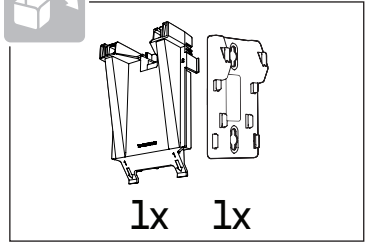

W2001 vtech®

Wall mount of
IS8251 series

Scan the QR
code to watch
the tutorials